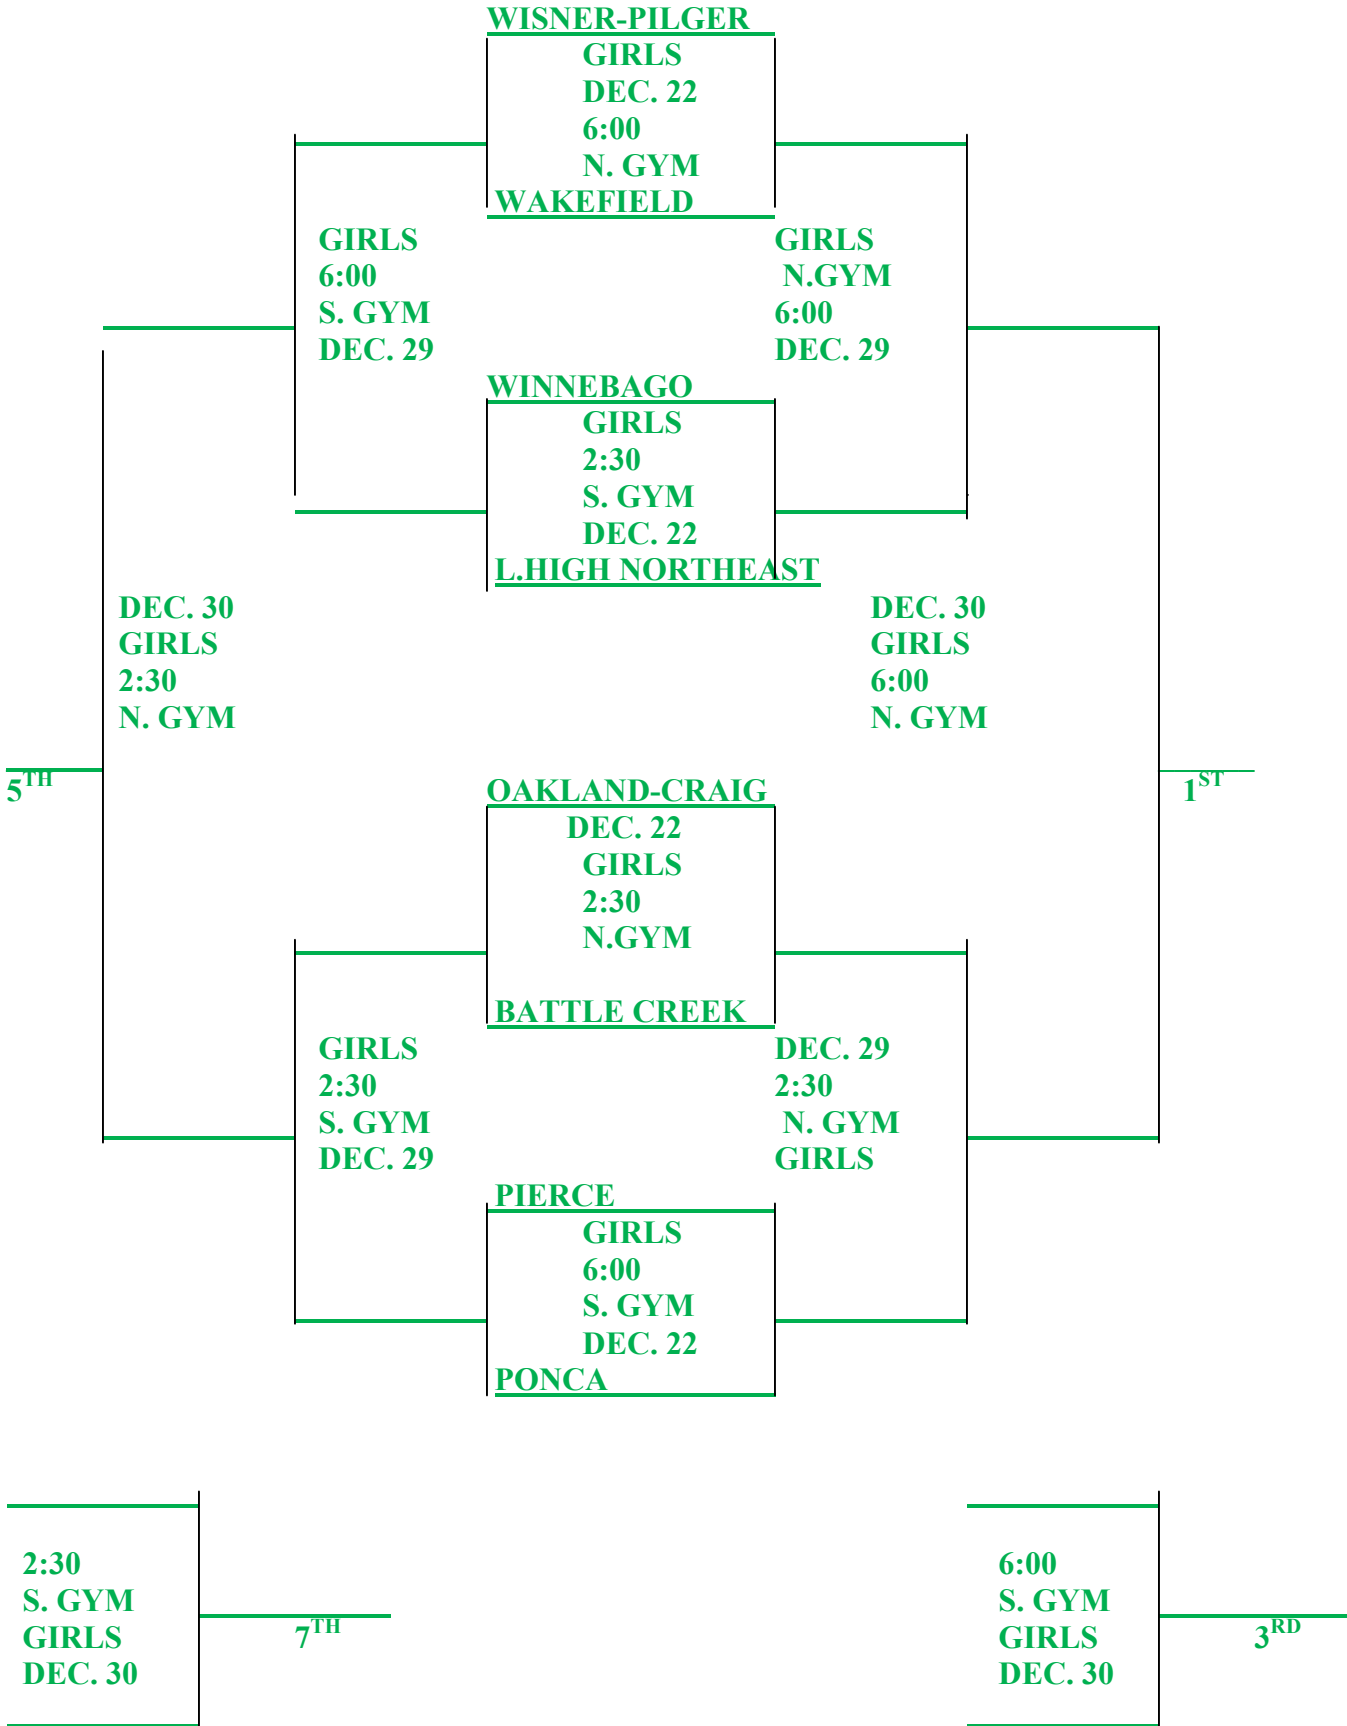

**22nd SHOOTOUT ON THE ELKHORN
DECEMBER 22, 29, 30
AT WISNER**

GIRLS TOURNAMENT

ADMISSION:

**ADULTS \$5 STUDENTS (1ST-12TH) \$4
CONFERENCE PASSES NOT ACCEPTED**

22nd SHOOTOUT ON THE ELKHORN
 DECEMBER 22, 29, 30
 AT WISNER

BOYS TOURNAMENT

ADMISSION:

ADULTS \$5 STUDENTS (1ST-12TH) \$4
 CONFERENCE PASSES NOT ACCEPTED