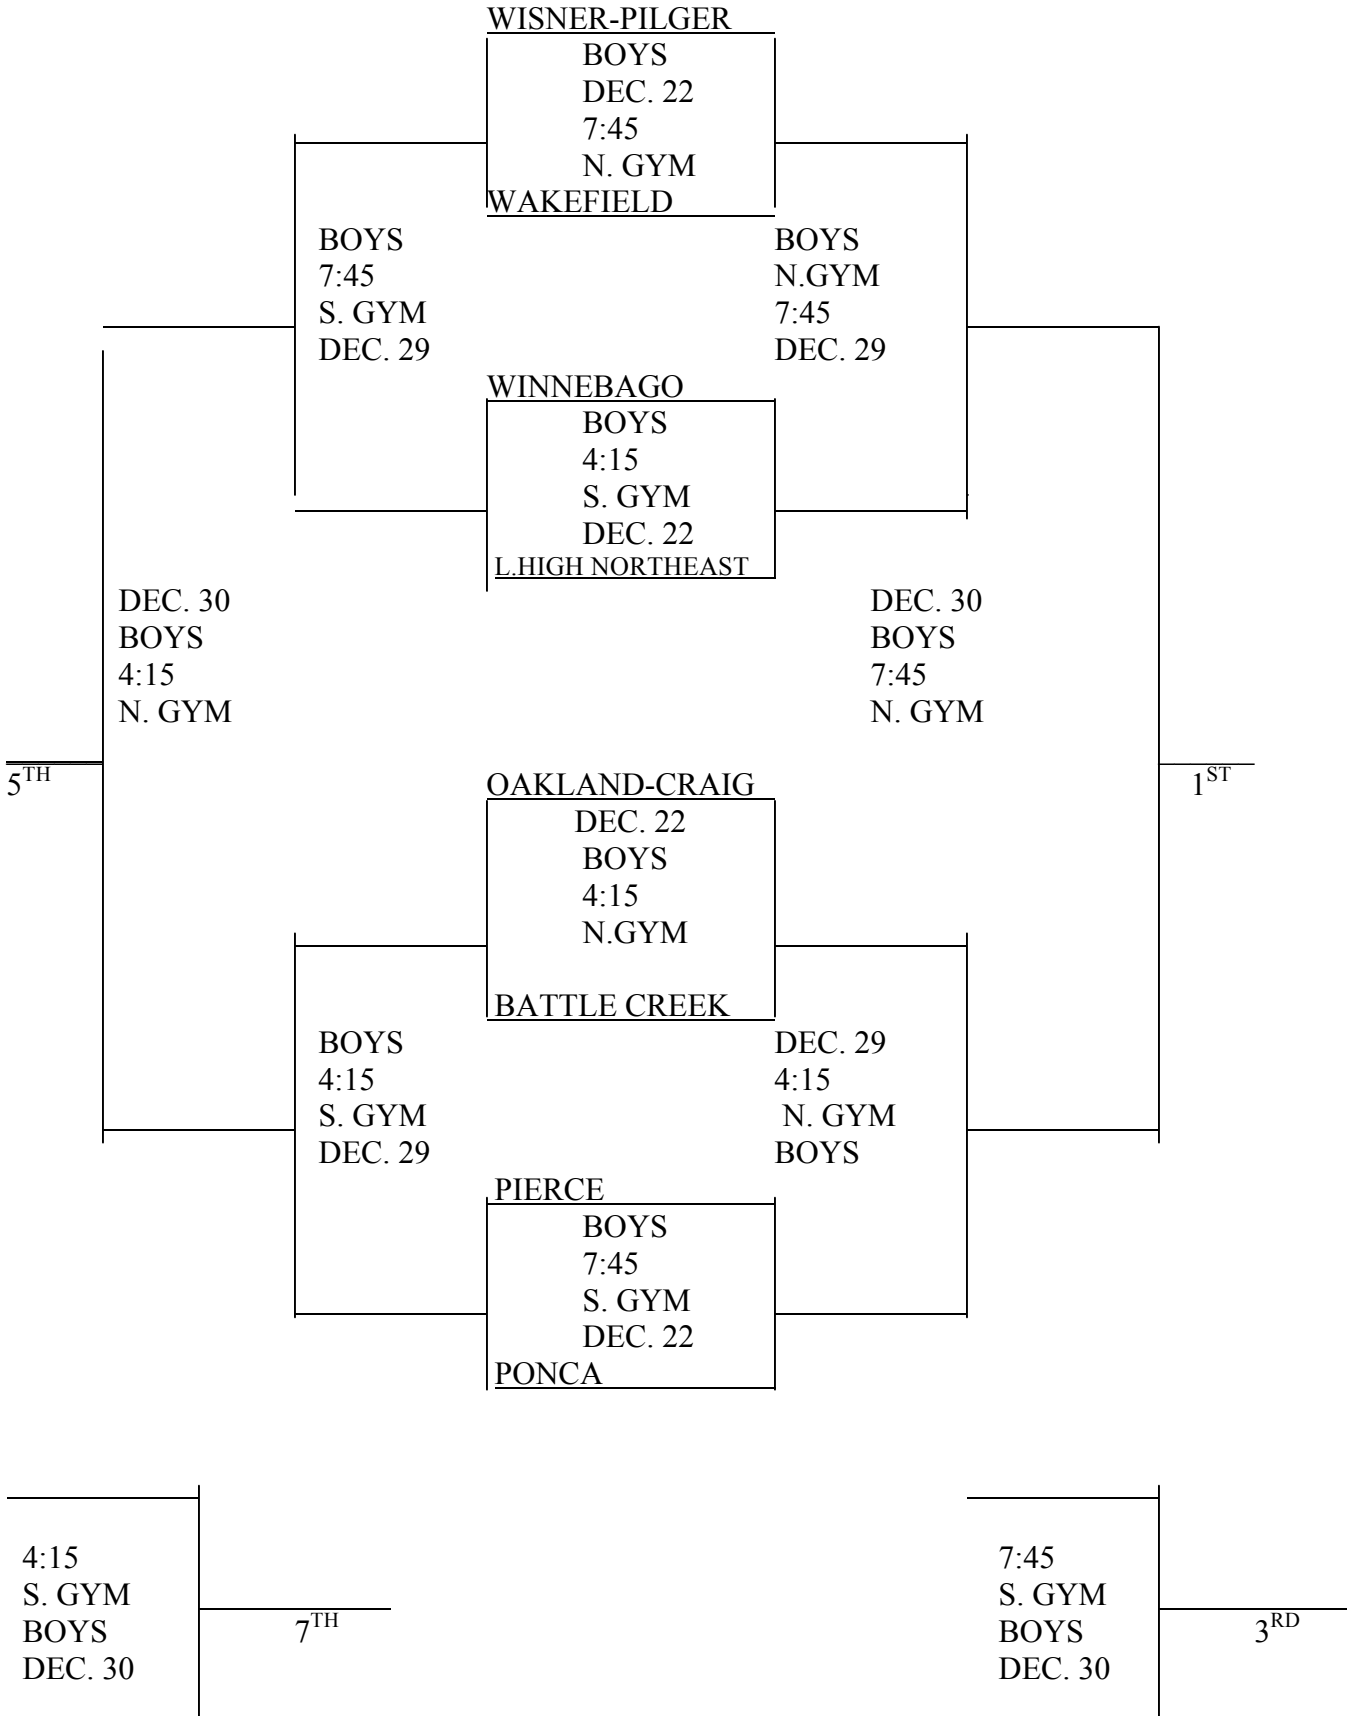

**22nd SHOOTOUT ON THE ELKHORN
DECEMBER 22, 29, 30
AT WISNER**

GIRLS TOURNAMENT

ADMISSION:

**ADULTS \$5 STUDENTS (1ST-12TH) \$4
CONFERENCE PASSES NOT ACCEPTED**

22nd SHOOTOUT ON THE ELKHORN
 DECEMBER 22, 29, 30
 AT WISNER

BOYS TOURNAMENT

ADMISSION:

ADULTS \$5 STUDENTS (1ST-12TH) \$4
 CONFERENCE PASSES NOT ACCEPTED